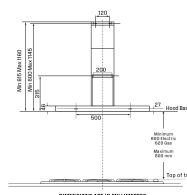

Canopy rangehood

WRC824DSD
WRC924SD