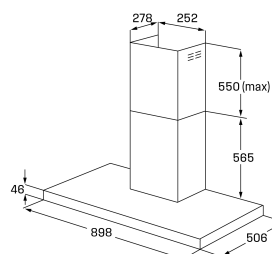

Canopy rangehood

WRC824DSD
WRC924SD